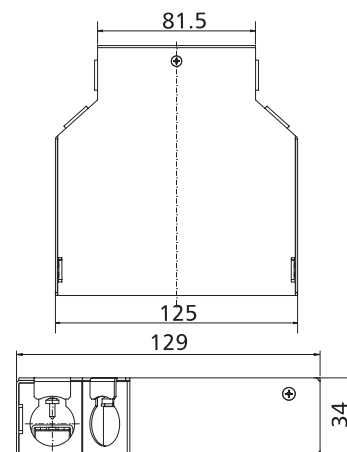

Product Information – OpDAT REGplus

Product description

- > Splice distributor for TH35 rail
- > To connect pigtails or pre-terminated installation cables
- > Front plate can be removed together with the splice tray as a whole
- > Front plate equipped with SC-Duplex or ST/SC-Duplex adapters (ST-D outside, SC-D inside); also available as unequipped variant
- > Front plate with label strip
- > Splice tray for up to 12 splices, equipped with crimp or shrink splice holders
- > The rail bracket can be fixed in different positions at the REGplus housing allowing different rail mounting positions
- > Cable feeding from top or bottom, straight or inclined, with a M20 strain relief (included in delivery)

Dimensional drawing

Order Information

ORDER INFORMATION				OpDAT REGplus	
Adapter type	Fiber type	Housing coupler	Pieces	with crimp splice holder	with shrink splice holder
SC-Duplex	MM	metal	2	150240C20210E	150240C20210S
			3	150240C20310E	150240C20310S
			4	150240C20410E	150240C20410S
			6	150240C20610E	150240C20610S
2xST/SC-D	MM	metal	2	150240C30210E	150240C30210S
			3	150240C30310E	150240C30310S
			4	150240C30410E	150240C30410S
			6	150240C30610E	150240C30610S
Unequipped (with 6 SC-Duplex cutouts)				150240000010E	150240000010S