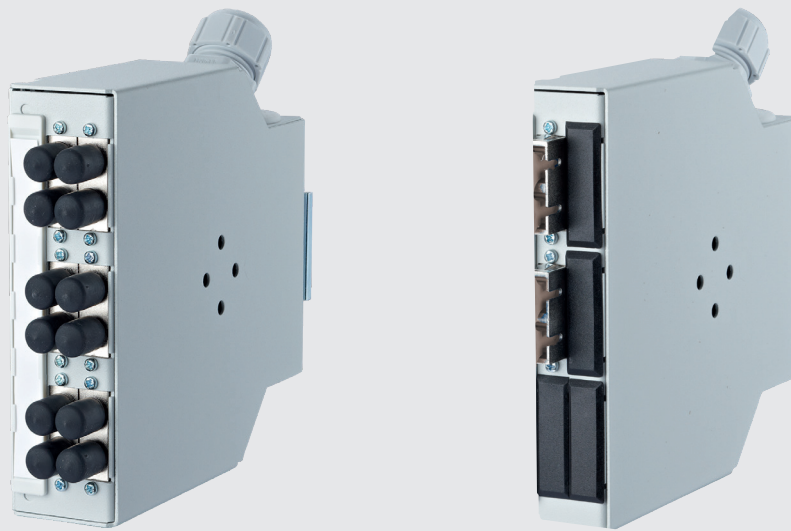

Product Information – OpDAT REGplus

Product description

- > Splice distributor for TH35 rail
- > To connect pigtails or pre-terminated installation cables
- > Front plate can be removed together with the splice tray as a whole
- > Front plate equipped with SC-Duplex or ST/SC-Duplex adapters (ST-D outside, SC-D inside); also available as unequipped variant
- > Front plate with label strip
- > Splice tray for up to 12 splices, equipped with crimp or shrink splice holders
- > The rail bracket can be fixed in different positions at the REGplus housing allowing different rail mounting positions
- > Cable feeding from top or bottom, straight or inclined, with a M20 strain relief (included in delivery)

Dimensional drawing

Order Information

ORDER INFORMATION				OpDAT REGplus	
Adapter type	Fiber type	Housing coupler	Pieces	with crimp splice holder	with shrink splice holder
SC-Duplex	MM	metal	2	150240C20210E	150240C20210S
			3	150240C20310E	150240C20310S
			4	150240C20410E	150240C20410S
			6	150240C20610E	150240C20610S
2xST/SC-D	MM	metal	2	150240C30210E	150240C30210S
			3	150240C30310E	150240C30310S
			4	150240C30410E	150240C30410S
			6	150240C30610E	150240C30610S
Unequipped (with 6 SC-Duplex cutouts)				150240000010E	150240000010S

ACCESSORIES

Strain relief M20					150240M20Z-E
Splice protection		Crimp		15090401-E (12 pieces per packaging unit)	
		Shrink		15090402-I (12 pieces per packaging unit)	

More variants on request

DESCRIPTION

Housing	<ul style="list-style-type: none"> > rail holder > label window > strain relief M20 > cable ties > cable clamp 		34 x 125 x 129 mm
Front plate, equipped	<ul style="list-style-type: none"> > SC-Duplex > ST-D/SC-D > fiber reservoir > splice holder > cable ties 		max. 6 max. 6 (for 12 splices)