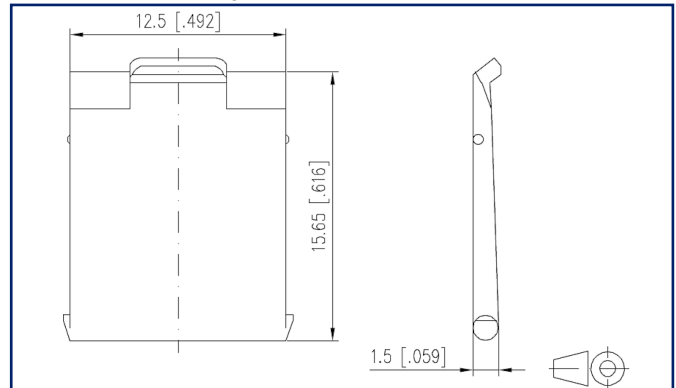

Illustrations

Dimensional drawing

See enlarged drawings at the end of document

Product specification

- for color service coding of wall outlets
- suitable for wall outlets: C6_Amodul, E-DAT C6_A, E-DAT modul, E-DAT C6 and E-DAT design
- variants: yellow, blue, green, red

Mechanical measurement according to MICE	M1
Ingress measurement according to MICE	I1
Climatic measurement according to MICE	C1
Electromagnetic measurement according to MICE	E3
Design	Dust protection
Mounting style	Accessories
Color	blue
Dimensions	
Dimension (L x W x H)	15.65 mm x 12.5 mm x 1.5 mm
Dimension (L x W x H)	0.616 in. x 0.492 in. x 0.059 in.