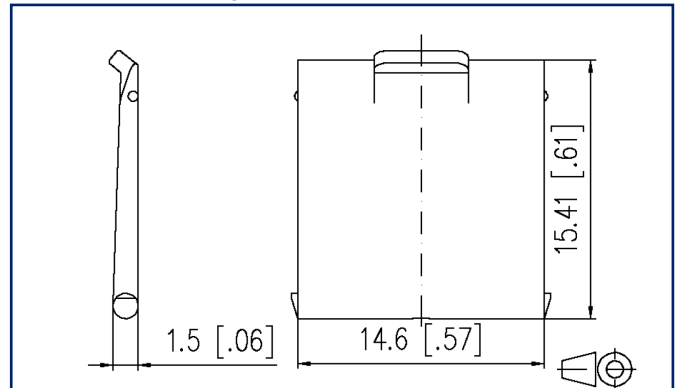

### Illustrations

Dimensional drawing

See enlarged drawings at the end of document

### General Data

Mechanical measurement according to MICE	M1
Ingress measurement according to MICE	I1
Climatic measurement according to MICE	C1
Electromagnetic measurement according to MICE	E3
Design	Dust protection
Mounting style	Accessories
Color	red
Dimensions	
Dimension (L x W x H)	15.41 mm x 16.6 mm x 1.5 mm
Dimension (L x W x H)	0.607 in. x 0.654 in. x 0.059 in.