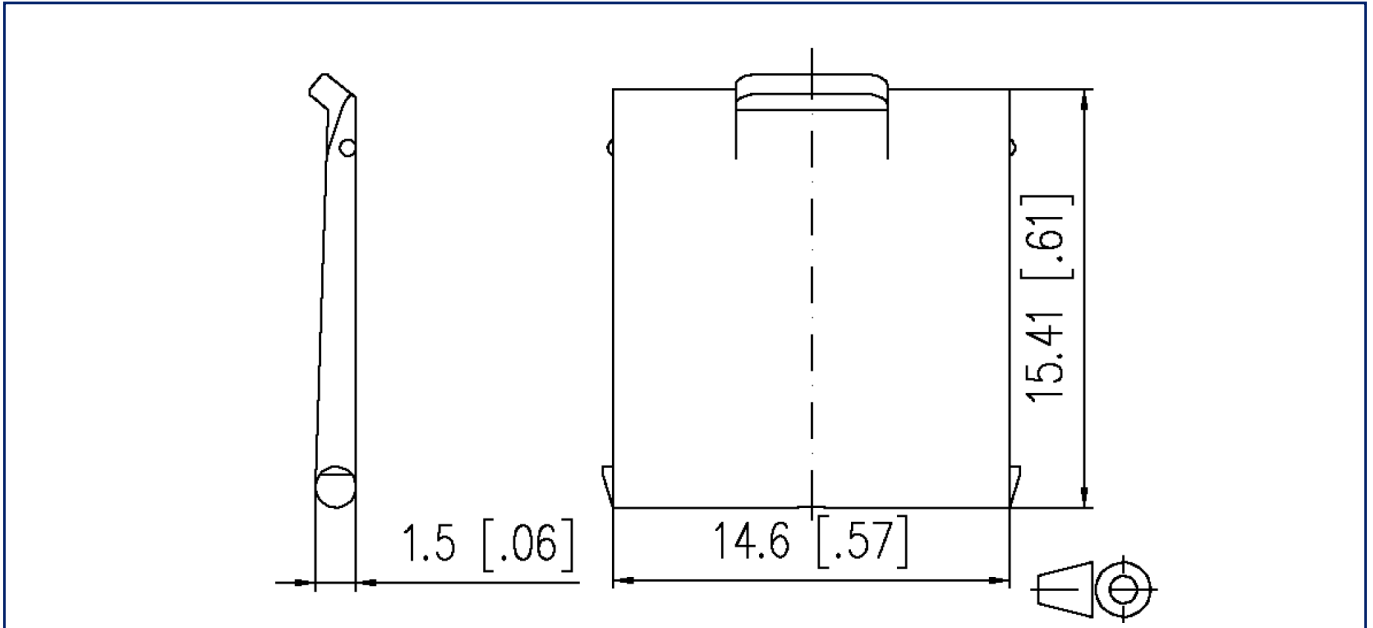

Data sheet

Page 6/6

**Dust protection covers for Modul patch panels
subway / REG red**

P/N

816979-0108-I

EAN 4250184110446

2025/09/18

Version: R

Illustrations

Dimensional drawing

© 2025 METZ CONNECT - Technische Änderungen vorbehalten! Subject to modifications! Sous réserve de modifications techniques!