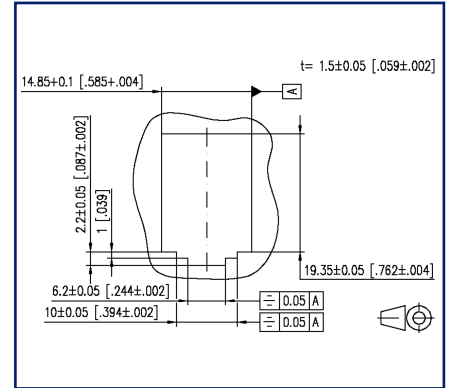

### Illustrations

Dimensional drawing

Cut-out

See enlarged drawings at the end of document

### General Data

Fields of application	office areas
Mechanical measurement according to MICE	M1
Ingress measurement according to MICE	I1
Climatic measurement according to MICE	C1
Electromagnetic measurement according to MICE	E3
Design	wall outlet
Mounting style	GB2
Color	pearl white RAL 1013
Dimensions	
Dimension (L x W x H)	55 mm x 76 mm x 188 mm
Dimension (L x W x H)	2.165 in. x 2.992 in. x 7.402 in.
Labeling option	label window with identification label
Marking option	by dust protection