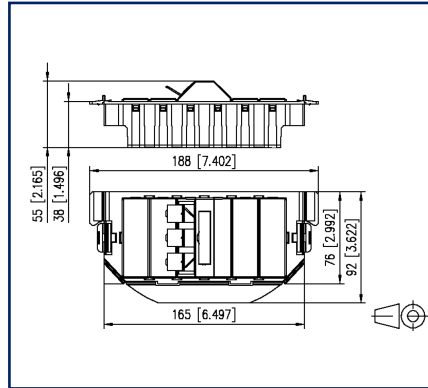

### Illustrations

Dimensional drawing

Cut-out

See enlarged drawings at the end of document

### General Data

Fields of application	office areas
Mechanical measurement according to MICE	M1
Ingress measurement according to MICE	I1
Climatic measurement according to MICE	C1
Electromagnetic measurement according to MICE	E3
Design	wall outlet
Mounting style	GB2
Color	pearl white RAL 1013
Dimensions	
Dimension (L x W x H)	55 mm x 76 mm x 188 mm
Dimension (L x W x H)	2.165 in. x 2.992 in. x 7.402 in.
Labeling option	label window with identification label
Marking option	by dust protection