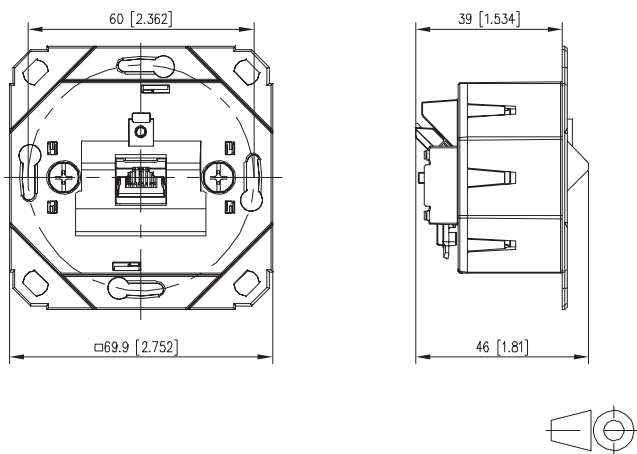

Compatibility list – Surface-mounted frames from other manufacturers for METZ CONNECT RJ45 wall outlets

METZ CONNECT RJ45 wall outlets

- > Wall outlets E-DAT C6_A IDC
- > Wall outlets E-DAT C6_A LSA++

Product dimensions (L x W x H) 46 mm x 69.9 x 69.9 mm

Description:

Compatible surface-mounted frames/surface-mounted cups/surface-mounted caps for extending flush-mounted wall outlets to surface-mounted wall outlets

Minimum installation depth = 39.0 mm

Compatibility list – Surface-mounted frames from other manufacturers for METZ CONNECT RJ45 wall outlets