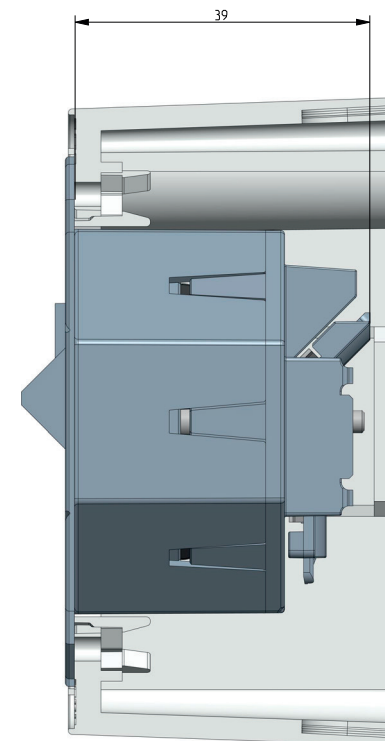

Compatibility list – Surface-mounted frames from other manufacturers for METZ CONNECT RJ45 wall outlets

METZ CONNECT RJ45 wall outlets

- > Wall outlets E-DAT C6_A IDC
- > Wall outlets E-DAT C6_A LSA++

Product dimensions (L x W x H) 46 mm x 69.9 x 69.9 mm

Description:

Compatible surface-mounted frames/surface-mounted cups/surface-mounted caps for extending flush-mounted wall outlets to surface-mounted wall outlets

Minimum installation depth = 39.0 mm

Compatibility list – Surface-mounted frames from other manufacturers for METZ CONNECT RJ45 wall outlets