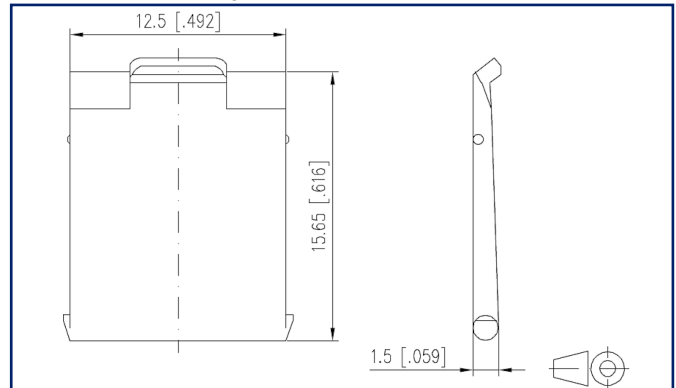

### Illustrations

Dimensional drawing

See enlarged drawings at the end of document

#### General Data

Mechanical measurement according to MICE	M1
Ingress measurement according to MICE	I1
Climatic measurement according to MICE	C1
Electromagnetic measurement according to MICE	E3
Design	Dust protection
Mounting style	Accessories
Color	red
Dimensions	
Dimension (L x W x H)	15.65 mm x 12.5 mm x 1.5 mm
Dimension (L x W x H)	0.616 in. x 0.492 in. x 0.059 in.