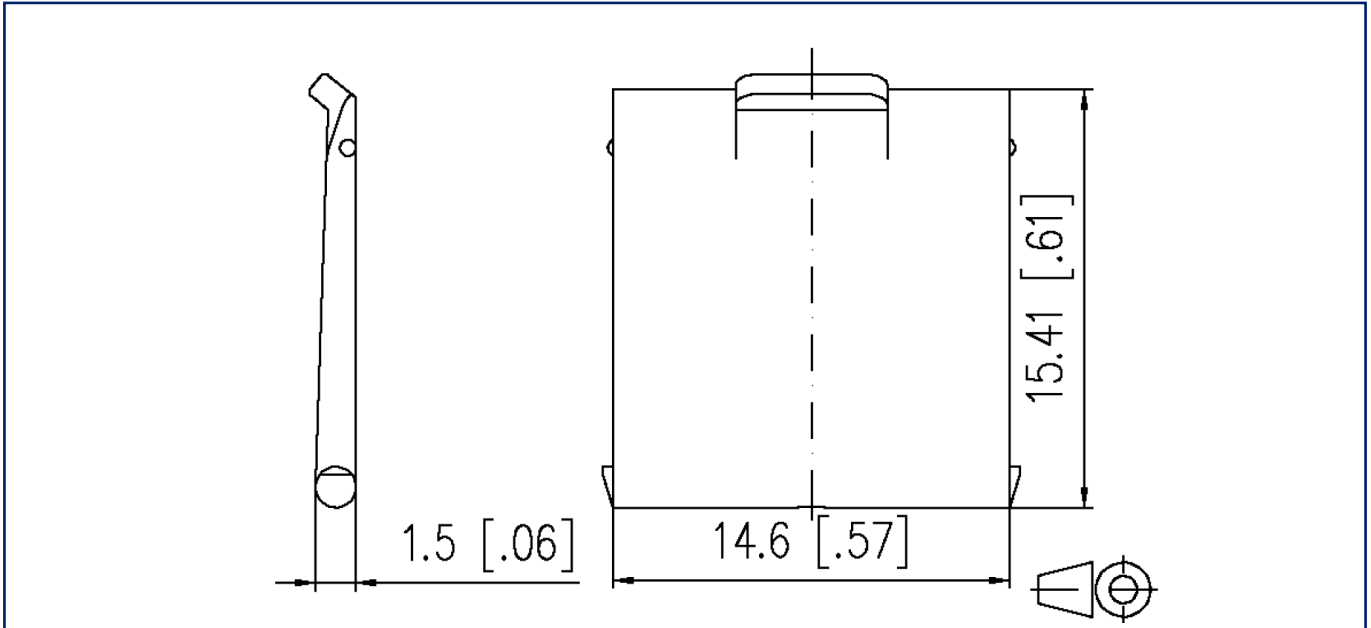

Data sheet

Page 6/6

**Dust protection covers for Modul patch panels
subway / REG blue**

P/N

816979-0106-I

EAN 4250184110422

2025/09/18

Version: R

Illustrations

Dimensional drawing

© 2025 METZ CONNECT - Technische Änderungen vorbehalten! Subject to modifications! Sous réserve de modifications techniques!