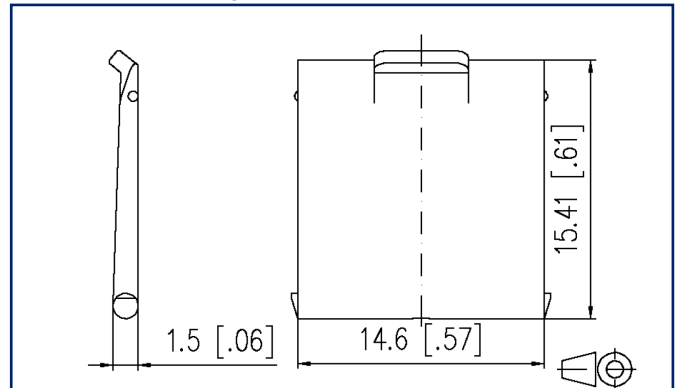

Illustrations

Dimensional drawing

See enlarged drawings at the end of document

Product specification

- for color service coding of patch fields, subway underfloor units and E-DAT modul REG
- suitable for: C6_A modul patch fields, E-DAT modul patch field 24x8, subway underfloor units, module wall outlet 2 port APFL as well as E-DAT modul REG and Modul REGplus
- variants: yellow, blue, green, red, gray

Technical Data

General Data

Mechanical measurement according to MICE	M1
Ingress measurement according to MICE	I1
Climatic measurement according to MICE	C1
Electromagnetic measurement according to MICE	E3
Design	Dust protection
Mounting style	Accessories
Color	blue
Dimensions	
Dimension (L x W x H)	15.41 mm x 16.6 mm x 1.5 mm
Dimension (L x W x H)	0.607 in. x 0.654 in. x 0.059 in.