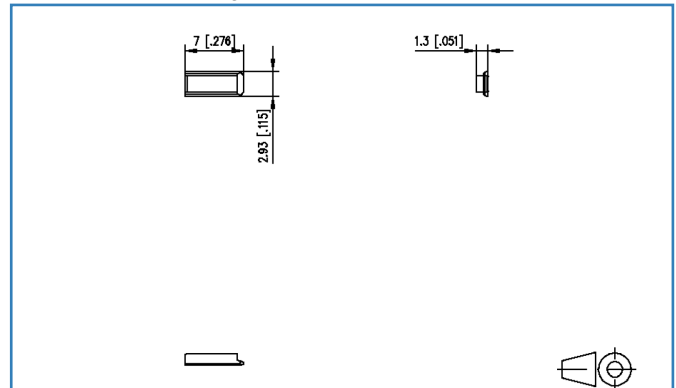

**Data sheet
700025**

Page 1/5

**P/N
700025-01-9****xx=number of poles**

2019/10/30

Version: C

Illustrations

Dimensional drawing

See enlarged drawings at the end of document

Product specification

- The coding pins are inserted into the slots provided in the terminal block and respective header. The coding pin with the bridge will be inserted into the header.
- This method of coding does not result in any circuit loss. Please refer to the drawing below for further details.
- Group of 6 coding pins