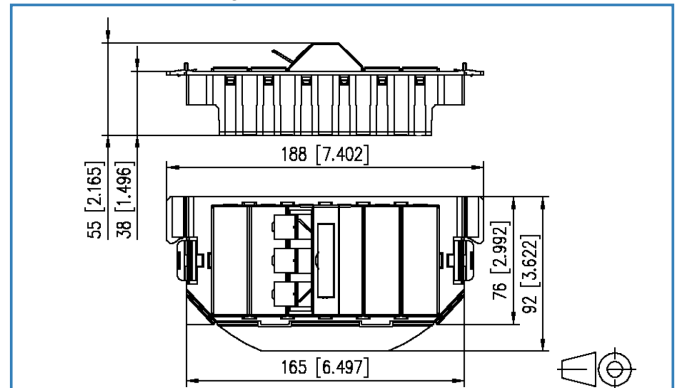

Data sheet

Subway underfloor unit GB2 Keystone 3 port unequipped pearl white

Page 1/5

P/N
130B20S50301-E
EAN 4250184170365

2017-18-08

Illustrations

Dimensional drawing

See enlarged drawings at the end of document

Product specification

- termination unit for mounting in service outlets in underfloor systems suitable for single port modules in Keystone design
- suitable for underfloor service outlets of OBO Bettermann (Ackermann) and some types of :hager (Electraplan Solutions)
- GB2 design
- incl. module frame, caps and dummy covers
- module plug direction 45° upwards
- with label window for enclosed identification labels
- label sheet 209 x 294 mm see accessory
- integrated dust protection covers (also colored)
- color: black device casing, pearl white covers
- variants: 3 ports, 6 ports, 9 ports

Subway underfloor unit GB2 Keystone 3 port unequipped pearl white

P/N
130B20S50301-E
EAN 4250184170365

2017-18-08

Technical Data

General Data

Fields of application	Office
Design	Wall outlet
Mounting style	GB2
Color	pearl white
Dimensions	
Dimension (L x W x H)	55.00 x 76.00 x 188.00 mm
Dimension (L x W x H)	2.165 x 2.992 x 7.402 in.
Modularity	yes
Labeling option	label window with identification label
Marking option	by dust protection

Connections/interfaces

Number of ports interface 2	3
Number of ports interface 2 equipped	0
Module plug-in direction	45° upwards

Mechanical characteristics

Cut-out	Keystone
---------	----------

Materials and material properties